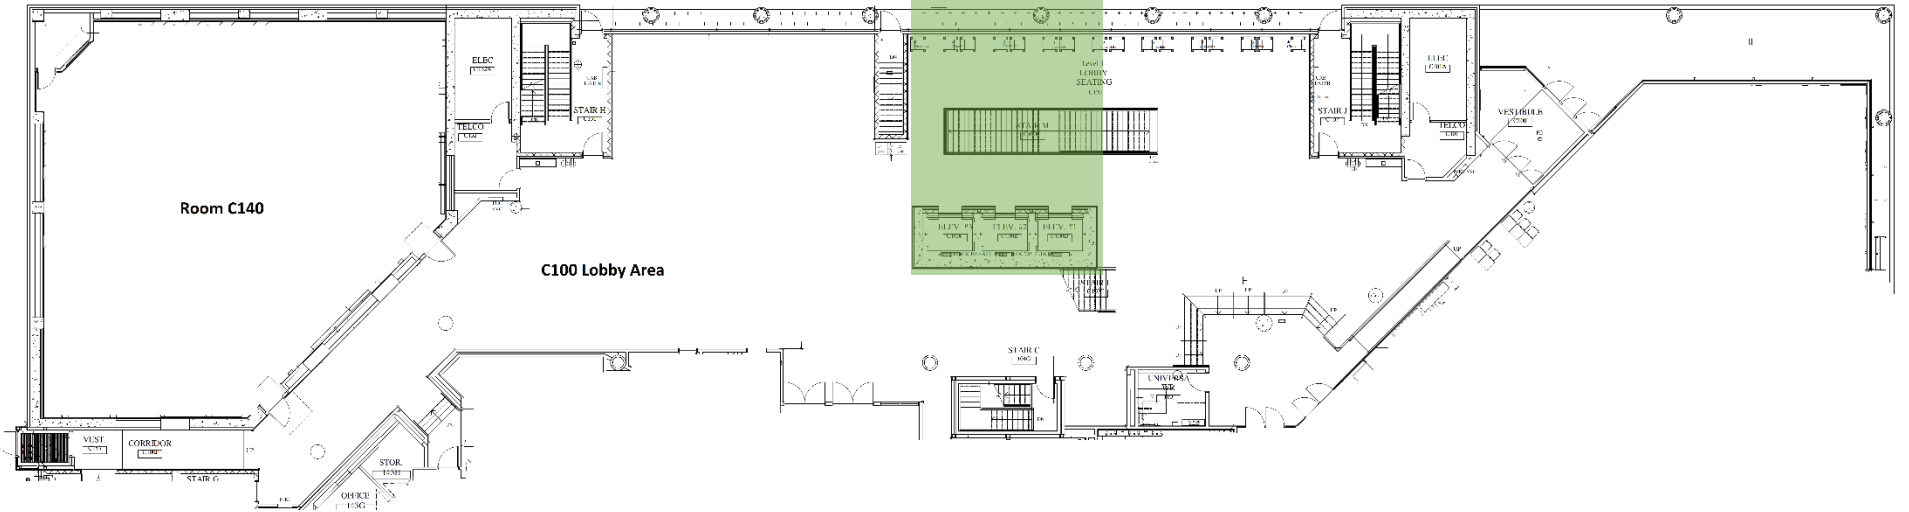

Ottawa University, Learning Crossroad (CRX) building
100 Louis-Pasteur Private, Ottawa

3rd Floor

Elevators
between 1st
and 3rd floor

1st Floor

Entrance from the corner of Louis-Pasteur Private & Marie-Curie Private