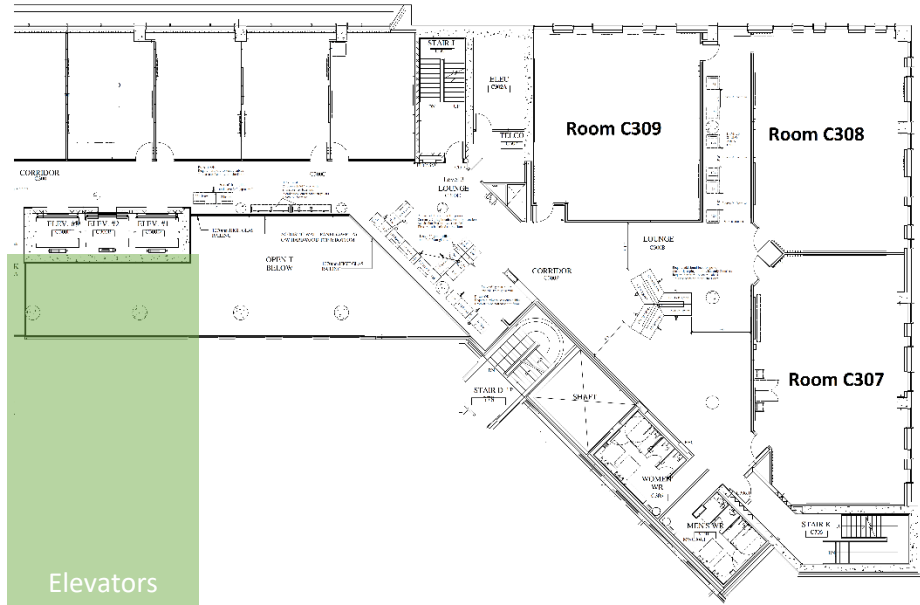

Ottawa University, Learning Crossroad (CRX) building
100 Louis-Pasteur Private, Ottawa

3rd Floor

Elevators
between 1st
and 3rd floor

1st Floor

Entrance from the corner of Louis-Pasteur Private & Marie-Curie Private