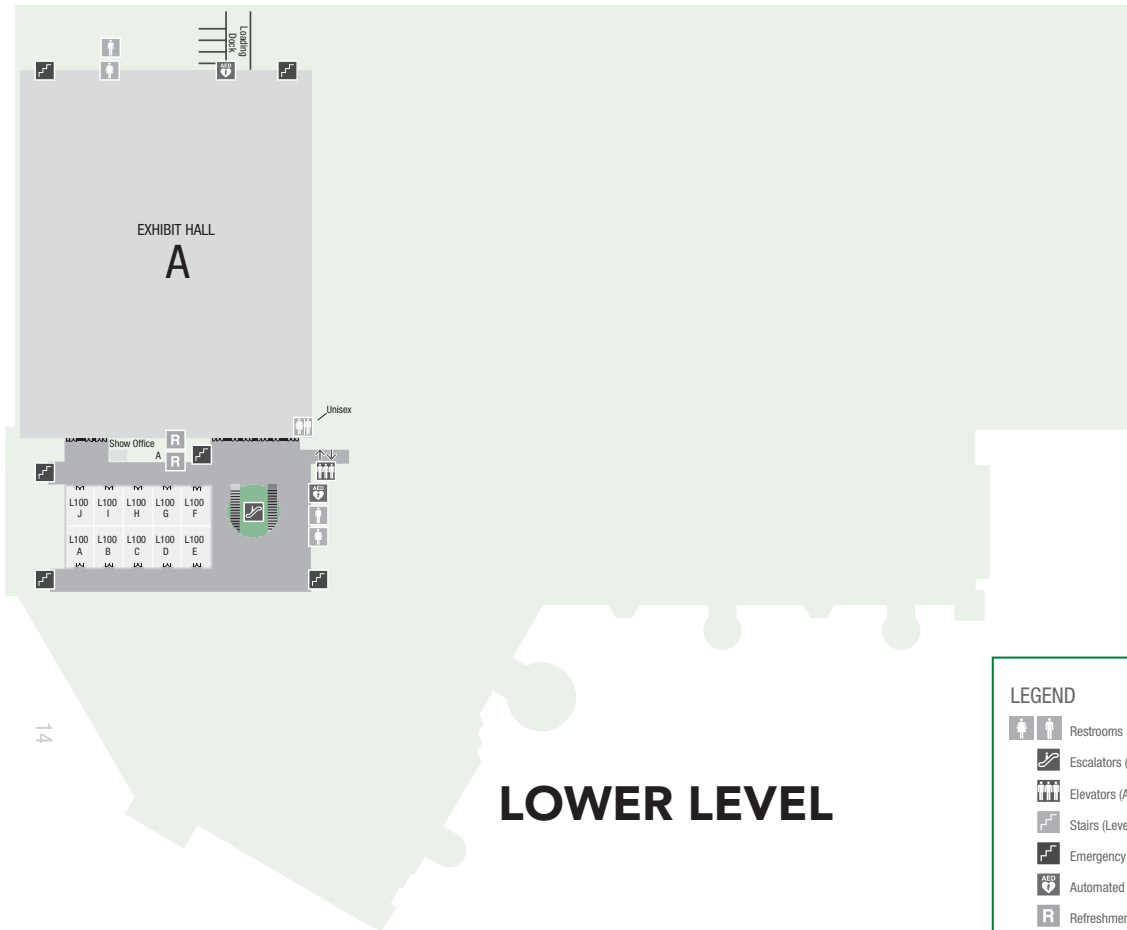

LEVEL 2

LEVEL 1

MEZZANINE

LOWER LEVEL

LEGEND

-  Restrooms
-  Escalators (All Levels)
-  Elevators (All Levels)
-  Stairs (Levels 1 & 2)
-  Emergency Stairs
-  Automated External Defibrillator
-  Refreshments