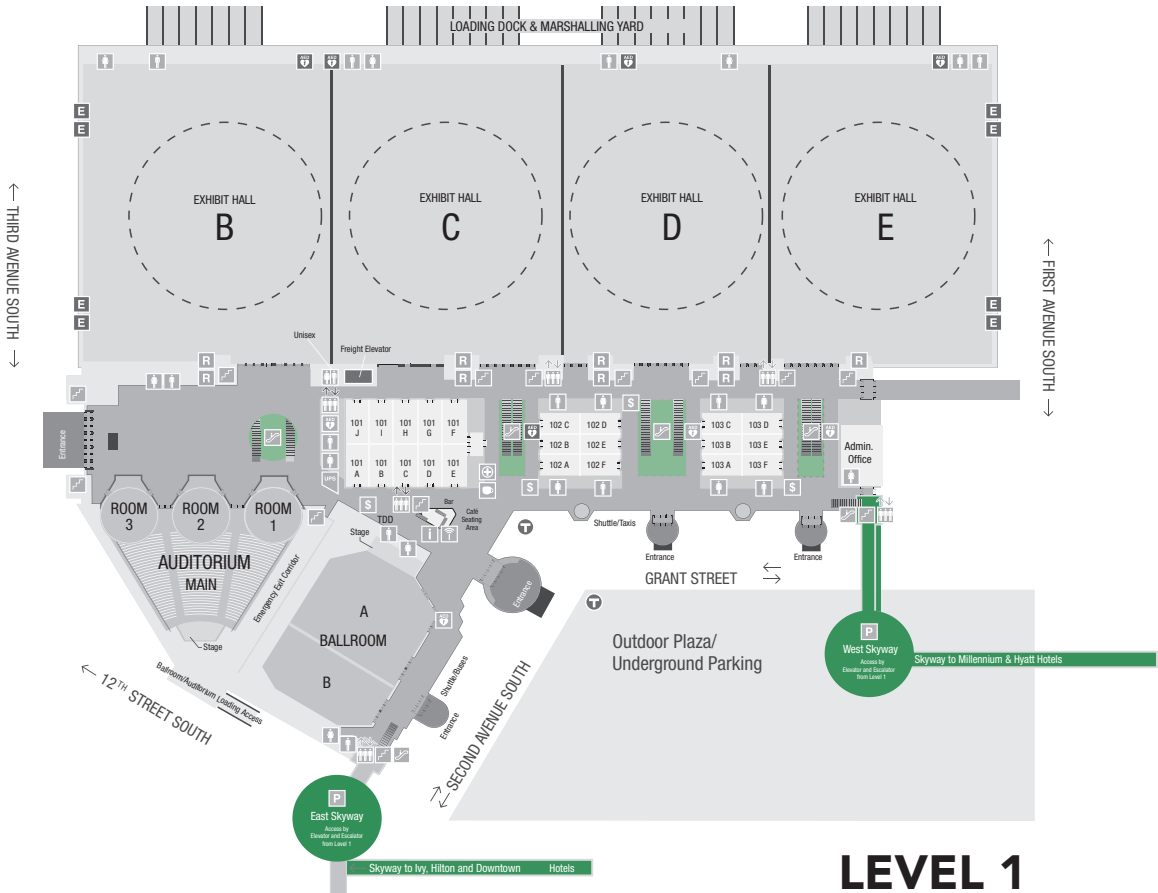

LEVEL 2

LEVEL 1

MEZZANINE

LOWER LEVEL

LEGEND

-  Restrooms
-  Escalators (All Levels)
-  Elevators (All Levels)
-  Stairs (Levels 1 & 2)
-  Emergency Stairs
-  Automated External Defibrillator
-  Refreshments