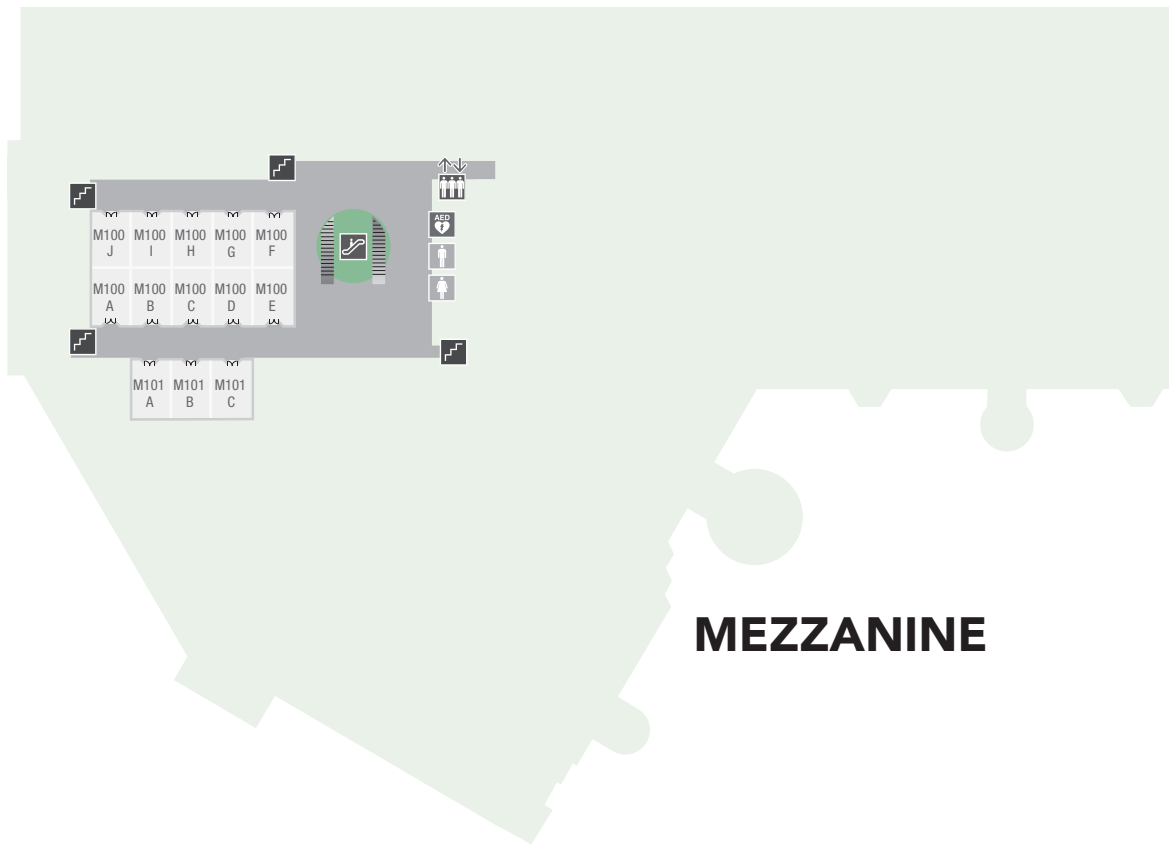

LEVEL 2

LEVEL 1

MEZZANINE

LOWER LEVEL

LEGEND

-  Restrooms
-  Escalators (All Levels)
-  Elevators (All Levels)
-  Stairs (Levels 1 & 2)
-  Emergency Stairs
-  Automated External Defibrillator
-  Refreshments