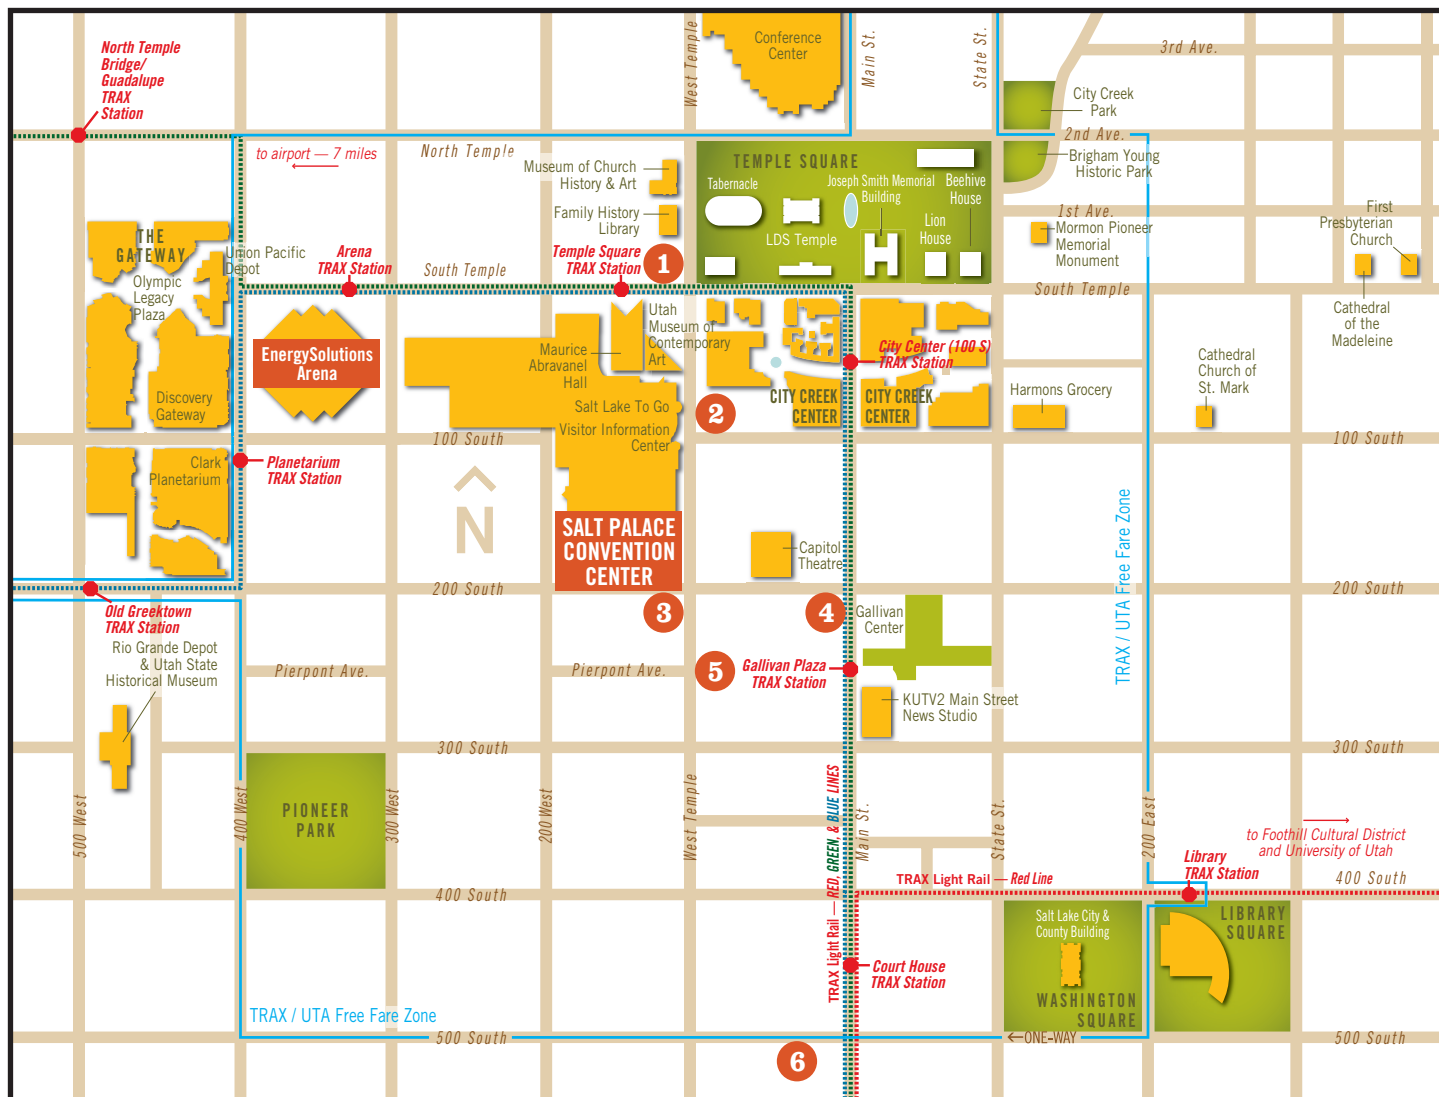

DOWNTOWN SALT LAKE

15 AIChE

Annual Meeting, Salt Lake City, UT

November 8-13, 2015

- 1 The Salt Lake Plaza at Temple Square
- 2 Salt Lake Marriott Downtown at City Creek
- 3 Holiday Inn Express Salt Lake City Downtown
- 4 Hotel Monaco
- 5 Hilton Salt Lake City Center
- 6 Little America Hotel