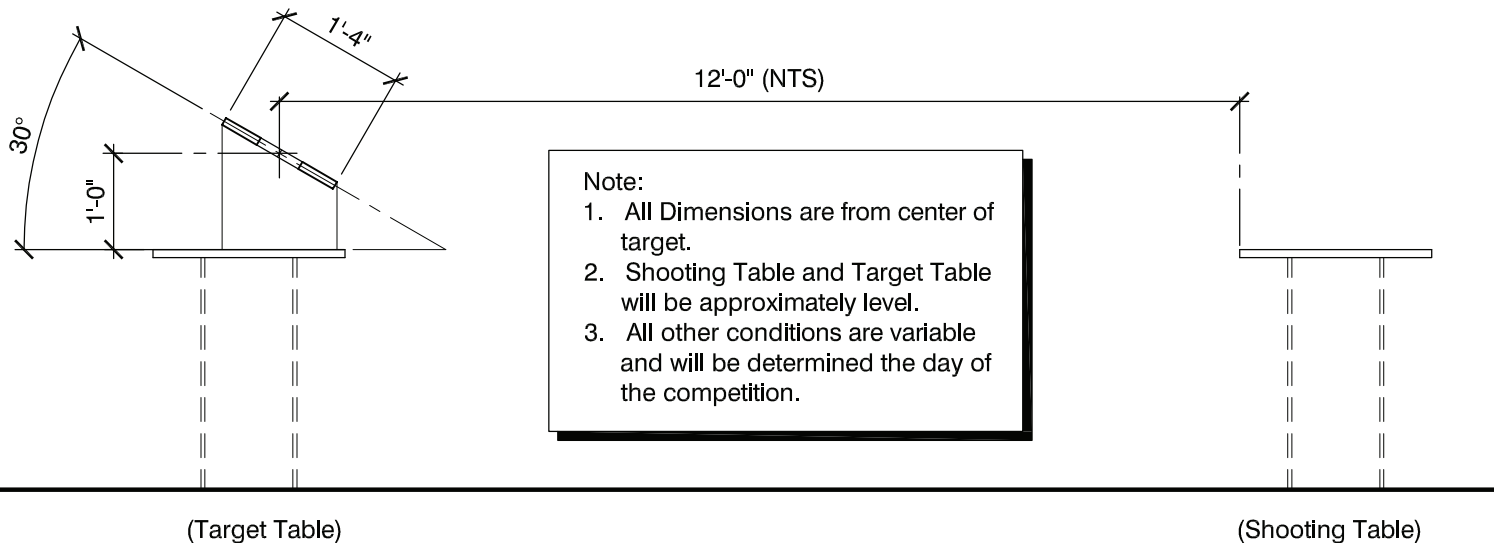

Target Board

Scale: 1-1/2" = 1'-0"

Target Setup

Scale: 1/2" = 1'-0"

Middle Division (7-8)