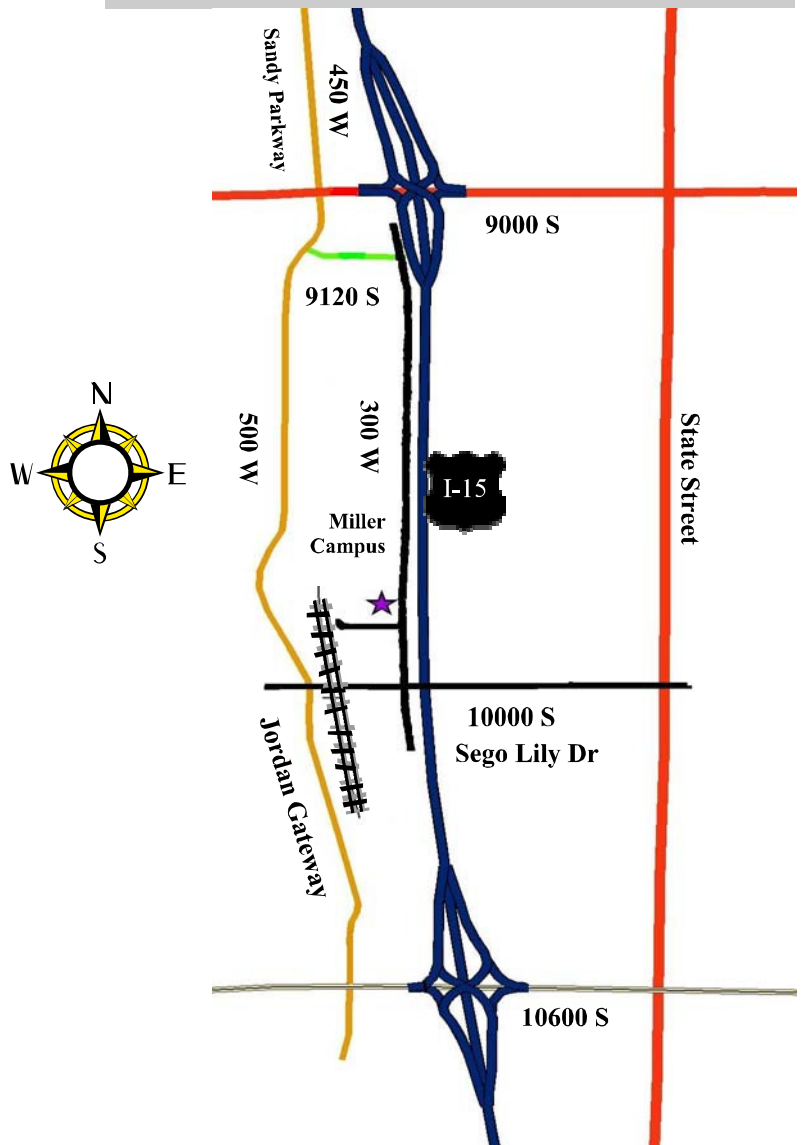

# Salt Lake Community College Miller Campus

## Directional Map & Campus Directory

9750 South 300 West

Sandy, Utah

(801) 957-5200

### Driving from The North:

Take I-15 South to Exit 295 (9000 South). Exit right (west) onto 9000 South and proceed to 450 west (1st light). Turn left (south), go to 9120 South & turn left (east), go to 300 West (frontage road) & turn right (south). Proceed 6 blocks south along frontage road.

### Driving from the South:

Take I-15 North to Exit 293 (10600 South) after exiting, turn left (west) and proceed to Jordan Gateway. Turn right (north), go to light at 10000 South (Sego Lily Dr) in Sandy. Turn right (East), go over the railroad tracks & turn left (north) on 300 West (frontage road). Proceed 2 blocks north along frontage road.