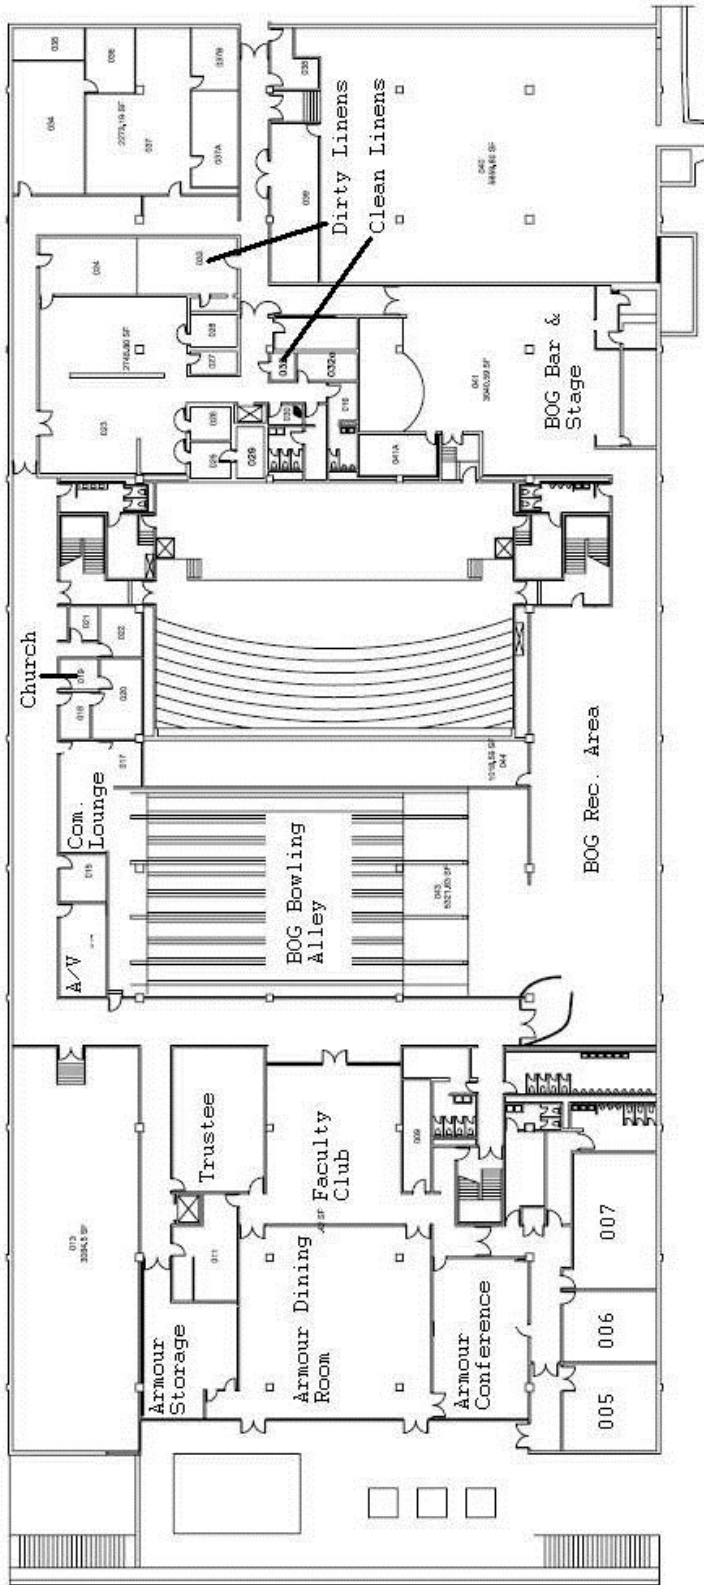

Conference Venue

Hermann Hall

3241 S Federal St
Illinois Institute of
Technology
Chicago, IL 60616

Useful Links:

[Campus Map](#)

[Directions](#)

[Campus Parking](#)

(MRC parking is available
in lot B5, adjacent to HH)

Map of Herman Hall (first floor)

Map of Herman Hall (basement floor)

North