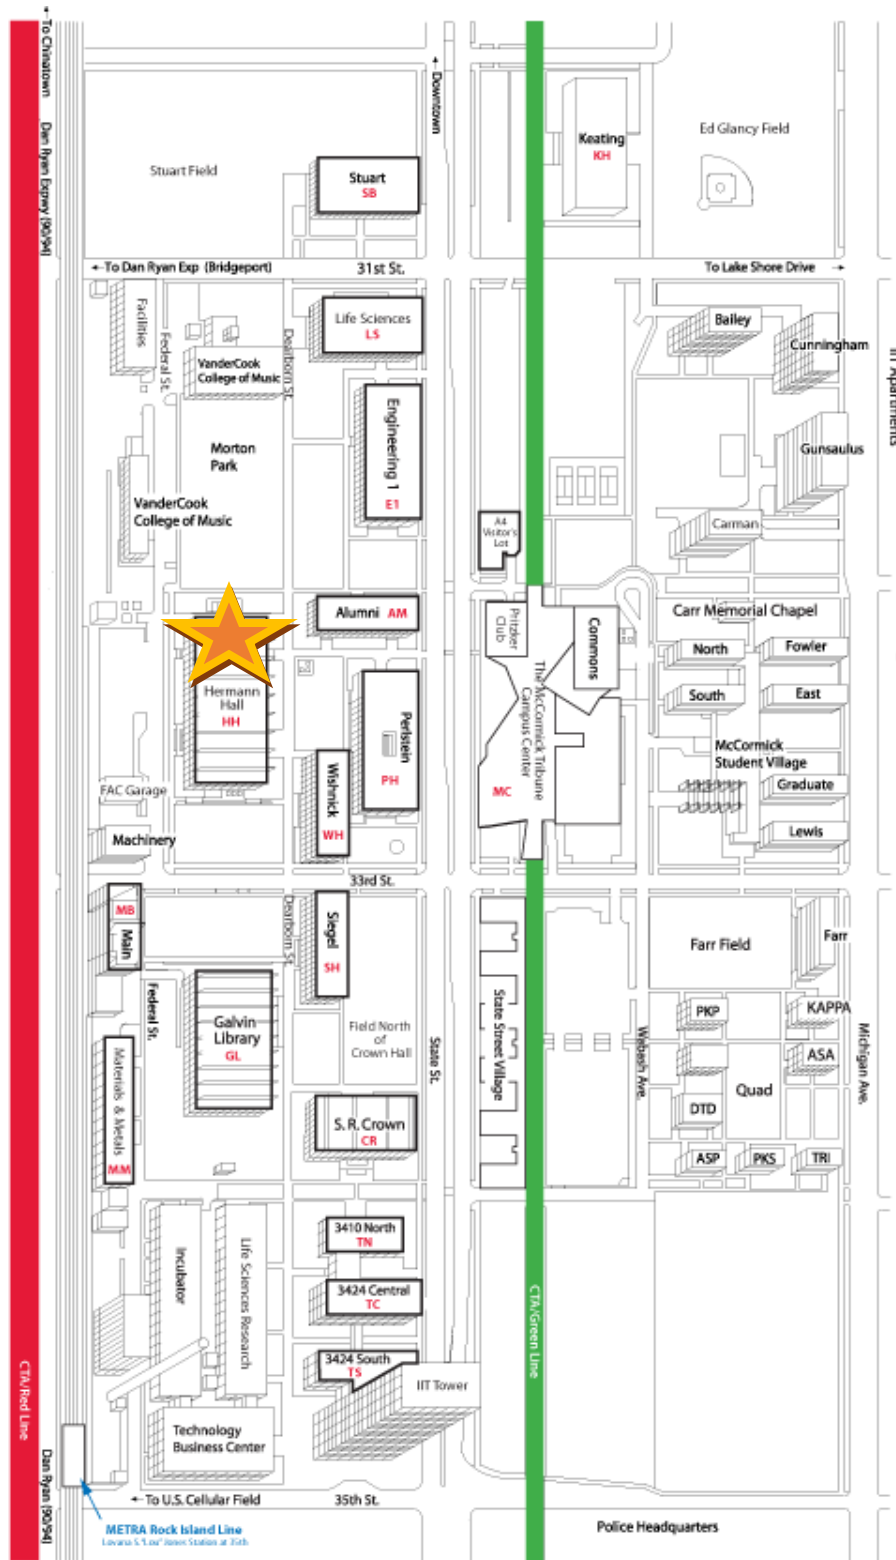

Conference Venue

Hermann Hall

3241 S Federal St
Illinois Institute of
Technology
Chicago, IL 60616

Useful Links:

[Campus Map](#)

[Directions](#)

[Campus Parking](#)

(MRC parking is available
in lot B5, adjacent to HH)

Map of Herman Hall (first floor)

Map of Herman Hall (basement floor)

North