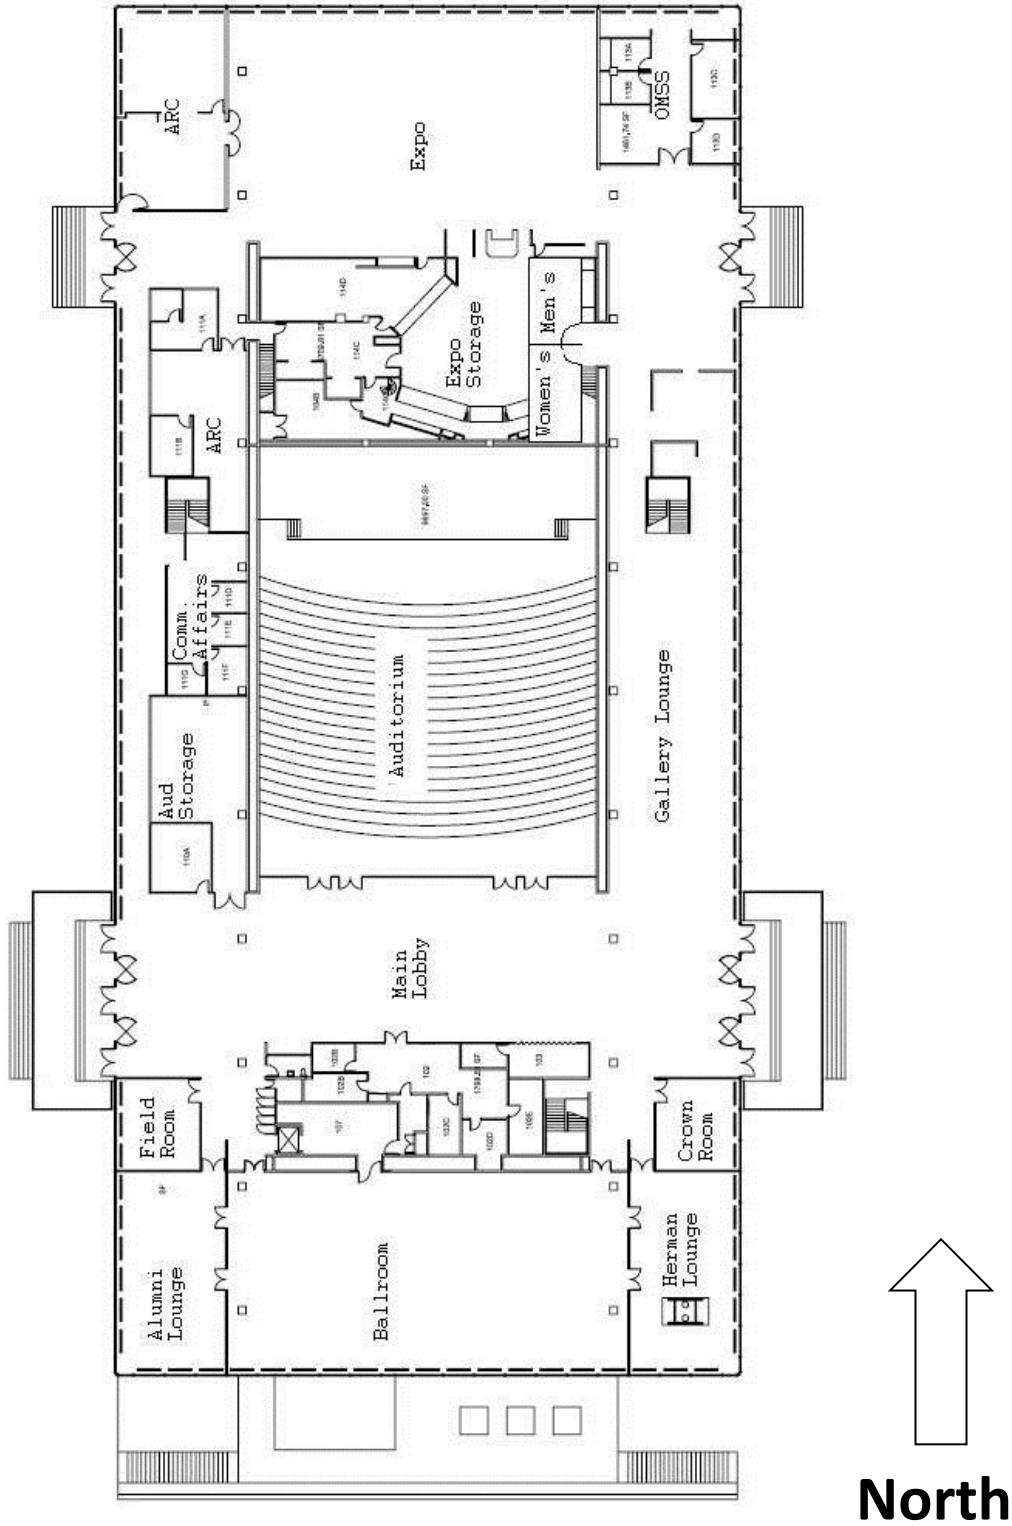

Conference Venue

Hermann Hall

3241 S Federal St
Illinois Institute of
Technology
Chicago, IL 60616

Useful Links:

[Campus Map](#)

[Directions](#)

[Campus Parking](#)

(MRC parking is available
in lot B5, adjacent to HH)

Map of Herman Hall (first floor)

Map of Herman Hall (basement floor)

North