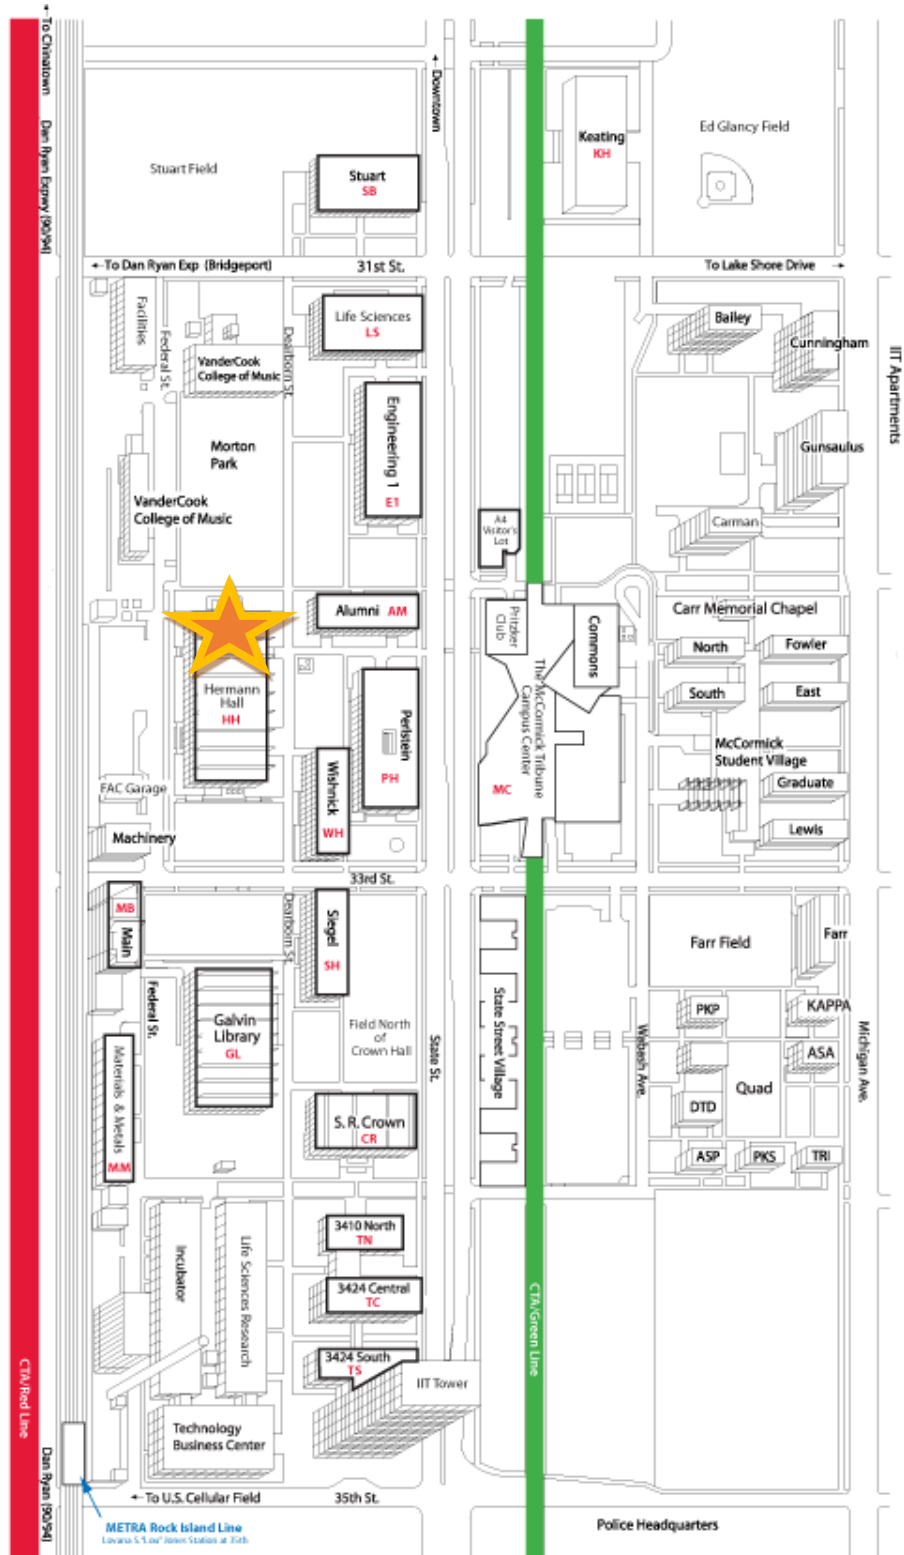

AICHE Midwest Regional Conference Conference Venue

Hermann Hall

3241 S Federal St
Illinois Institute of
Technology
Chicago, IL 60616

Useful Links:

[Campus Map](#)

[Campus Directions](#)

[Campus Parking](#)

Map of Herman Hall (first floor)

Map of Herman Hall (basement floor)