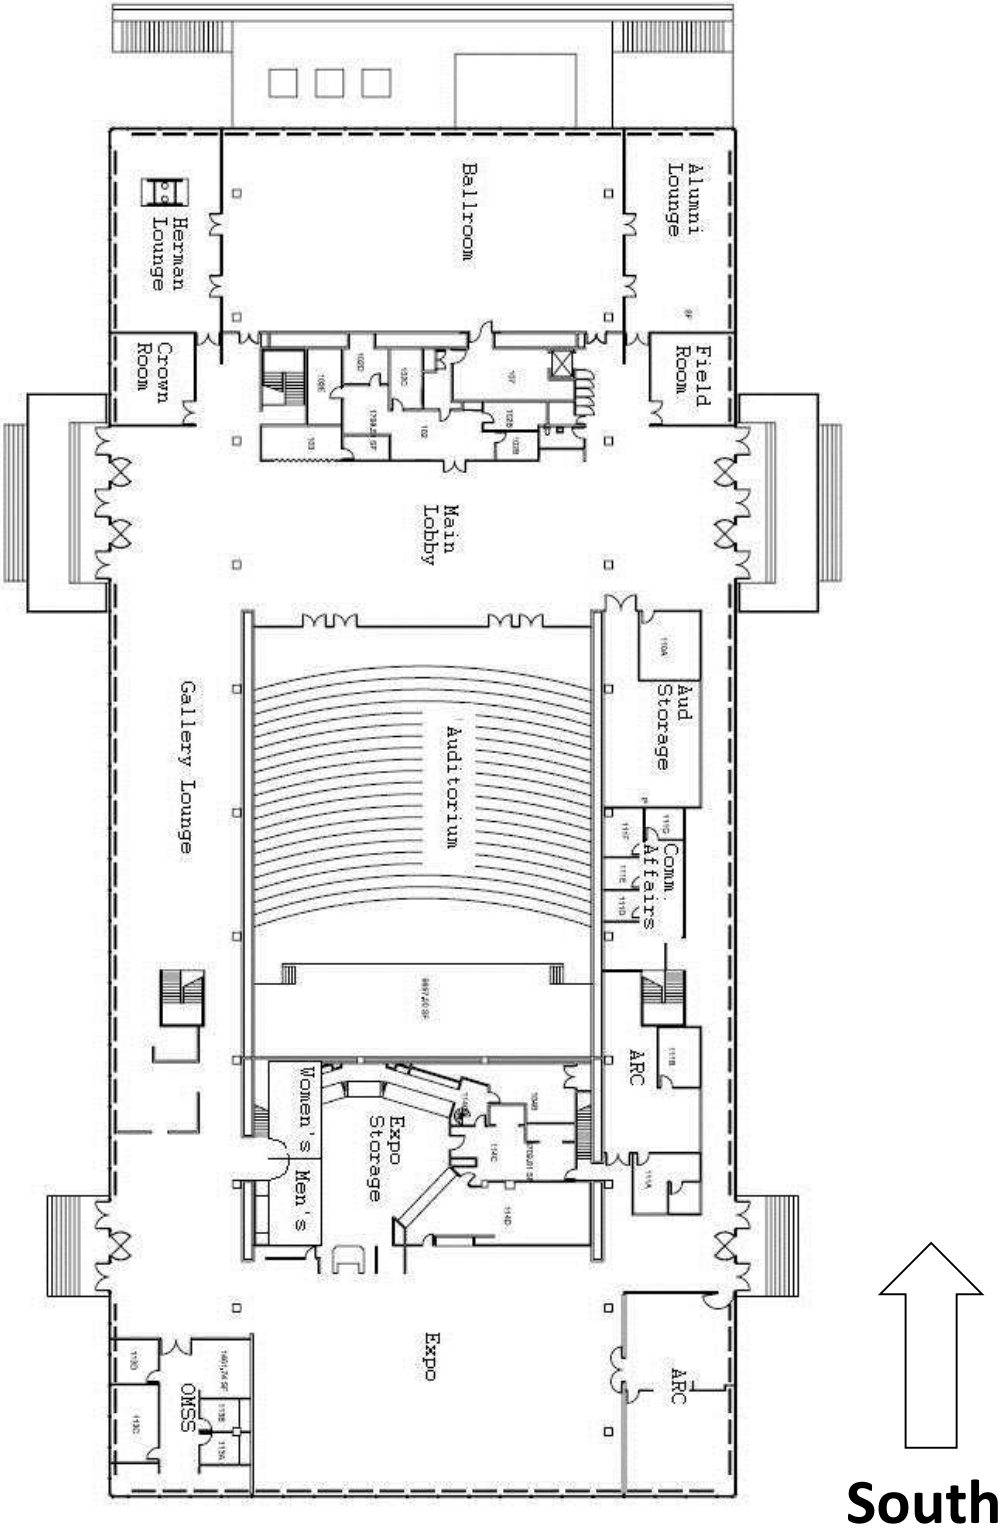

AICHE Midwest Regional Conference Conference Venue

Hermann Hall

3241 S Federal St
Illinois Institute of
Technology
Chicago, IL 60616

Useful Links:

[Campus Map](#)

[Campus Directions](#)

[Campus Parking](#)

Map of Herman Hall (first floor)

Map of Herman Hall (basement floor)